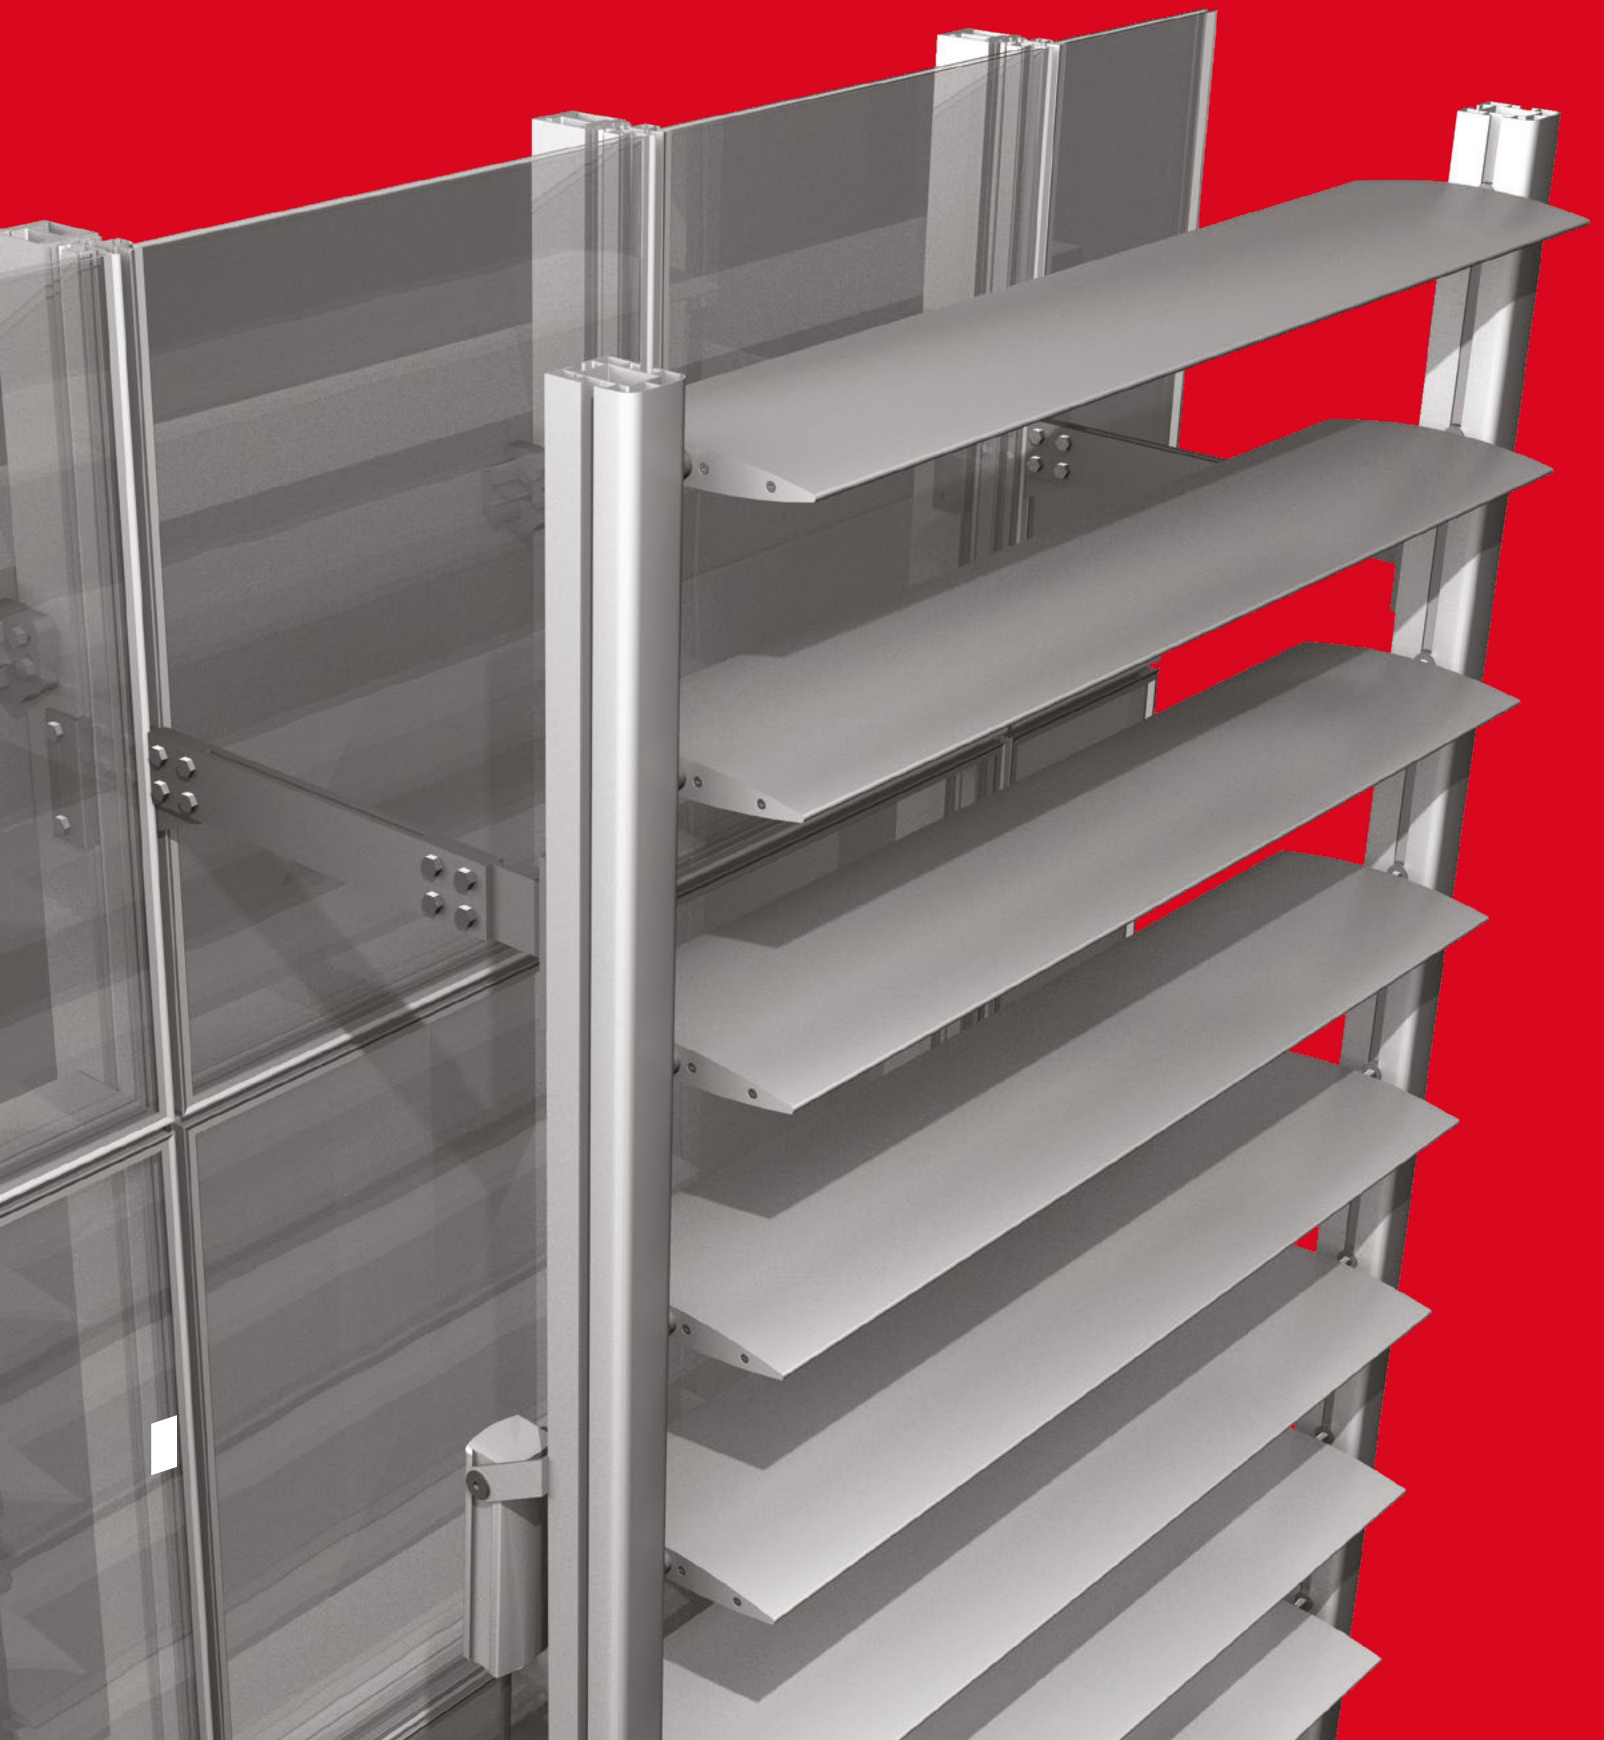

ΣΥΣΤΗΜΑ ΕΙΩΤΕΡΙΚΗΣ
ΣΚΙΑΣΗΣ

SOLAR 100, 200