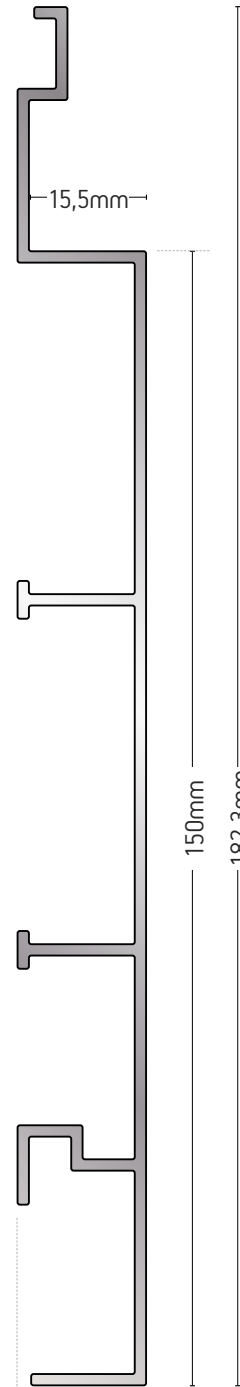

ΜΗΚΟΣ / LENGTH

5,8m

22,2mm

140mm

178,5mm

18mm

15,5mm

150mm