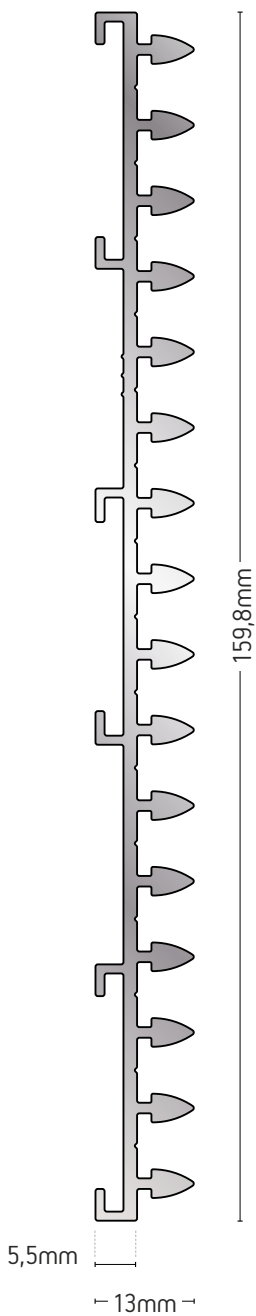

32903
ΒΑΡΟΣ / WEIGHT
1678 gr/m
ΜΗΚΟΣ / LENGTH
5,8m

G7
ΒΑΡΟΣ / WEIGHT
421 gr/m
ΜΗΚΟΣ / LENGTH
5,8m

40mm
40mm
I 8mm

G3
ΒΑΡΟΣ / WEIGHT
156 gr/m
ΜΗΚΟΣ / LENGTH
5,8m

20mm
20mm
I 1,5mm

117,8mm
20,8mm
21,5mm
32592
ΒΑΡΟΣ / WEIGHT
2219 gr/m
ΜΗΚΟΣ / LENGTH
5,8m

117,8mm
20,8mm

32593
ΒΑΡΟΣ / WEIGHT
1935 gr/m
ΜΗΚΟΣ / LENGTH
5,8m

96,4mm
96,4mm