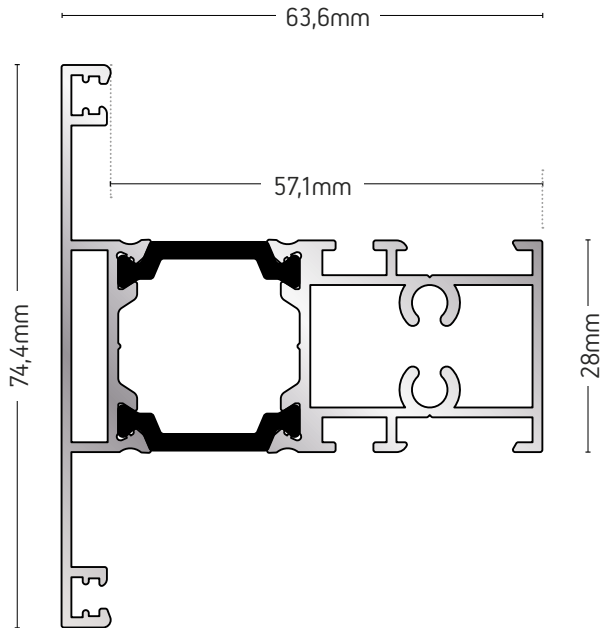

109-20

"T" ΠΡΟΦΙΛ / "T" PROFILE

ΒΑΡΟΣ / WEIGHT	ΜΗΚΟΣ / LENGTH
1434 gr/m	6m