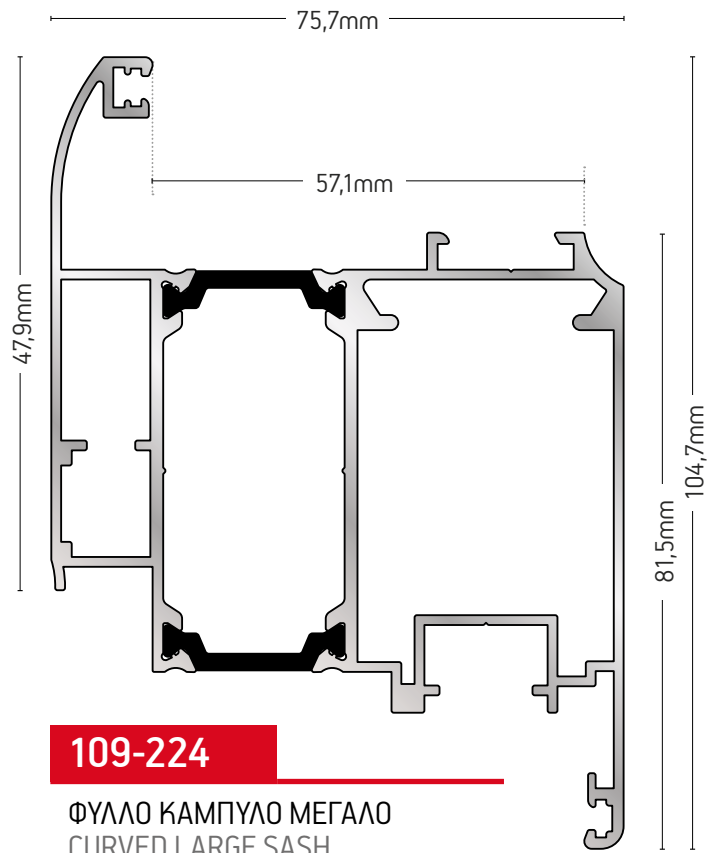

109-224

ΦΥΛΛΟ ΚΑΜΠΥΛΟ ΜΕΓΑΛΟ
CURVED LARGE SASH

ΒΑΡΟΣ / WEIGHT	ΜΗΚΟΣ / LENGTH
2134 gr/m	6,5m