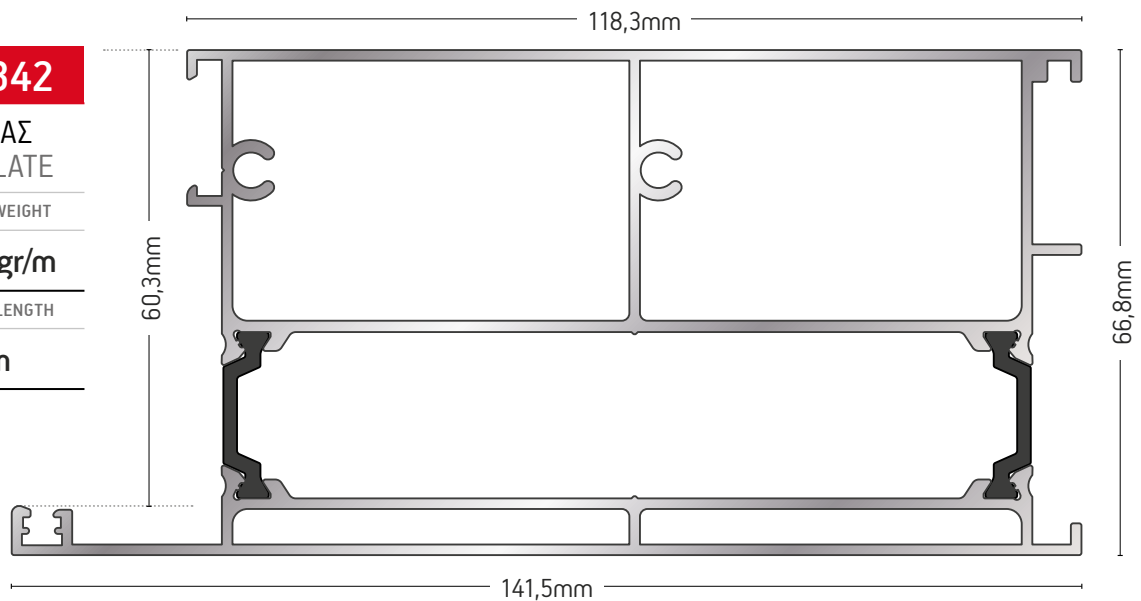

109-342

ΤΑΜΠΛΑΣ
KICK PLATE

ΒΑΡΟΣ / WEIGHT
2808 gr/m

ΜΗΚΟΣ / LENGTH
6m