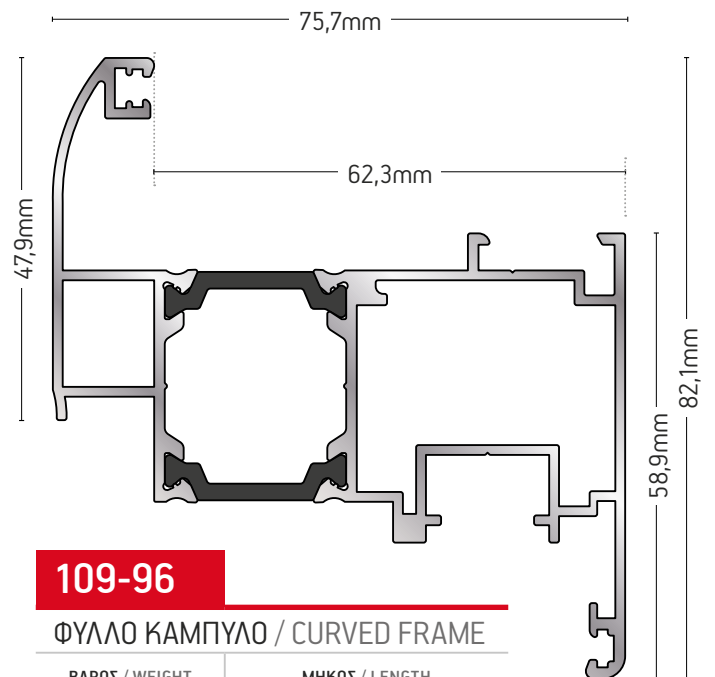

109-96

ΦΥΛΛΟ ΚΑΜΠΥΛΟ / CURVED FRAME

ΒΑΡΟΣ / WEIGHT	ΜΗΚΟΣ / LENGTH
1559 gr/m	6m