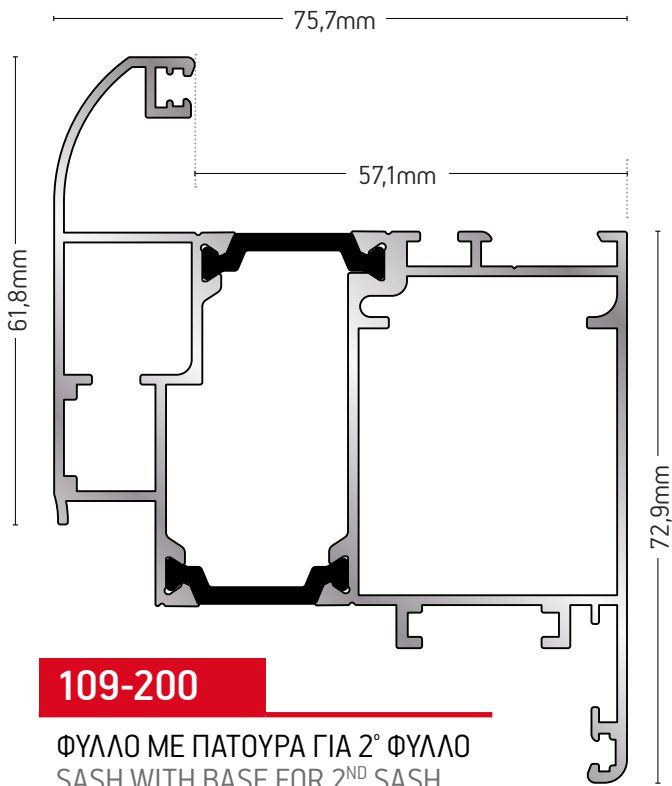

109-200

ΦΥΛΛΟ ΜΕ ΠΑΤΟΥΡΑ ΓΙΑ 2^ο ΦΥΛΛΟ
SASH WITH BASE FOR 2ND SASH

ΒΑΡΟΣ / WEIGHT	ΜΗΚΟΣ / LENGTH
1886 gr/m	6,5m