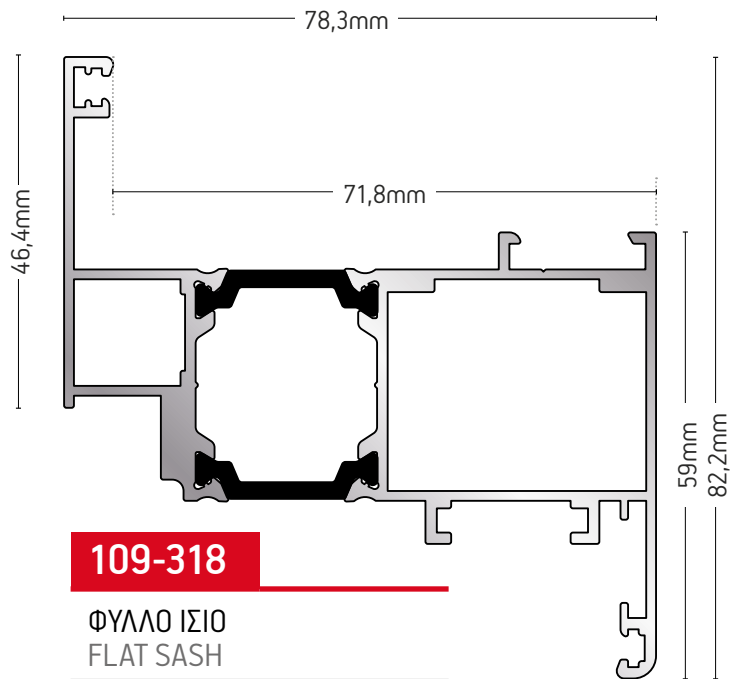

109-318

ΦΥΛΛΟ ΙΣΙΟ
FLAT SASH

ΒΑΡΟΣ / WEIGHT	ΜΗΚΟΣ / LENGTH
1612 gr/m	6m