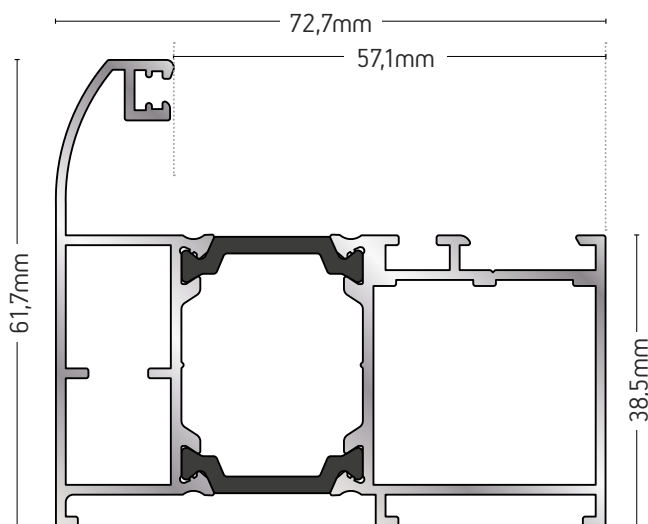

109-79

ΚΑΣΑ ΚΑΜΠΥΛΗ
CURVED FRAME

ΒΑΡΟΣ / WEIGHT	ΜΗΚΟΣ / LENGTH
1449 gr/m	6m