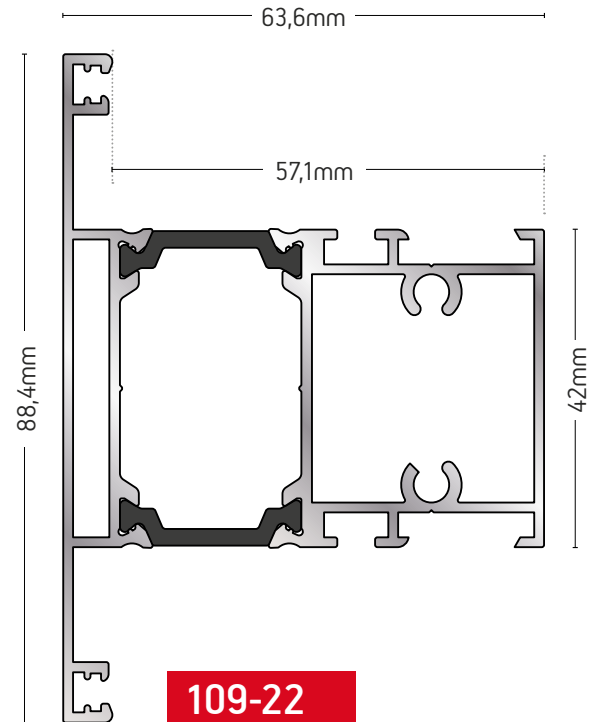

109-22

"T" ΠΡΟΦΙΛ / "T" PROFILE

ΒΑΡΟΣ / WEIGHT	ΜΗΚΟΣ / LENGTH
1649 gr/m	6m