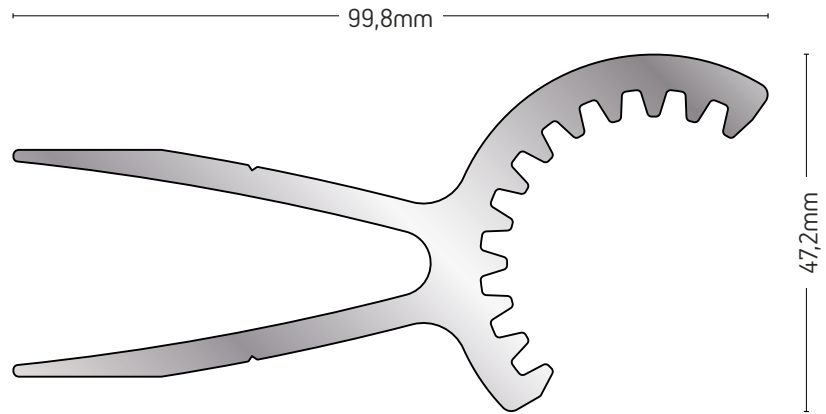

100-716

ΣΥΜΠΛΗΡΩΜΑΤΙΚΟ
SUPPLEMENTARY

ΒΑΡΟΣ / WEIGHT	ΜΗΚΟΣ / LENGTH
2428 gr/m	6m