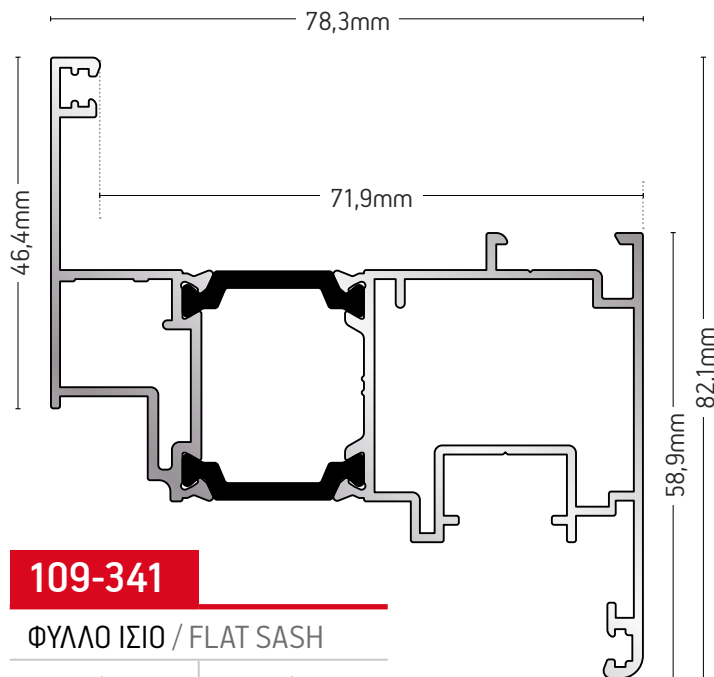

109-341

ΦΥΛΛΟ ΙΣΙΟ / FLAT SASH

ΒΑΡΟΣ / WEIGHT	ΜΗΚΟΣ / LENGTH
1468 gr/m	6m